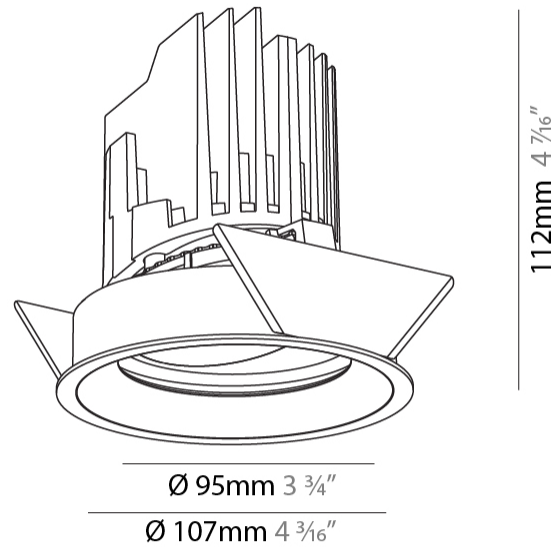

GENERAL

Series: Bioniq
 Subseries: Bioniq Round Adjustable
 Brand: Prolight
 Division: Architectural
 Mounting Type: Recessed
 Mounting Location: Ceiling
 Subcategory: Downlight

PHYSICAL

Shape: Round
 Diameter (mm): 107
 Diameter (in): 4 3/16
 Height (mm): 112
 Height (in): 4 7/16
 Ceiling Thickness (mm): 10 / 12.5 / 15
 Ceiling Thickness (in): 3/8 or 1/2 or 9/16
 Min. Recessing Depth (mm): 130
 Min. Recessing Depth (in): 5 1/8
 Light Distribution: Adjustable / Downlight
 Weight (kg): 0.47
 Weight (lbs): 1.04
 Fixture Finish: SSR / BKV / CWI / CRY / HAB / UFT / ITA / RUA / FTG / MYG / LOD / PUS / FRO / FUP / KIA / POP / BLS / SPG / MEY / GOH / GUM / CHC / COM / ABZ / JAG / OBR / MOS / ROR
 Fixture Material: Aluminum Die Cast
 Cut-out Measurements: 98mm / 3 7/8"

OPTICAL

Reflector°: 10
 Adjustability: Rotational 355°; Tilt 30°

RATINGS AND CERTIFICATIONS

Certified By: Certified for North American Standards
 IP rating: IP20

BIONIQ ROUND ADJUSTABLE RECESSED

A35224-

PROJECT	_____
TYPE	_____
SPECIFIER	_____
QUANTITY	_____
DATE	_____

GENERAL

Series: Bioniq
 Subseries: Bioniq Round Adjustable
 Brand: Prolicht
 Division: Architectural
 Mounting Type: Recessed
 Mounting Location: Ceiling
 Subcategory: Downlight

PHYSICAL

Shape: Round
 Diameter (mm): 107
 Diameter (in): 4 3/16
 Height (mm): 112
 Height (in): 4 7/16
 Ceiling Thickness (mm): 10 / 12.5 / 15
 Ceiling Thickness (in): 3/8 or 1/2 or 9/16
 Min. Recessing Depth (mm): 130
 Min. Recessing Depth (in): 5 1/8
 Light Distribution: Adjustable / Downlight
 Weight (kg): 0.46
 Weight (lbs): 1.01
 Fixture Finish: SSR / BKV / CWI / CRY / HAB / UFT / ITA / RUA / FTG / MYG / LOD / PUS / FRO / FUP / KIA / POP / BLS / SPG / MEY / GOH / GUM / CHC / COM / ABZ / JAG / OBR / MOS / ROR
 Fixture Material: Aluminum Die Cast
 Cut-out Measurements: 98mm / 3 7/8"